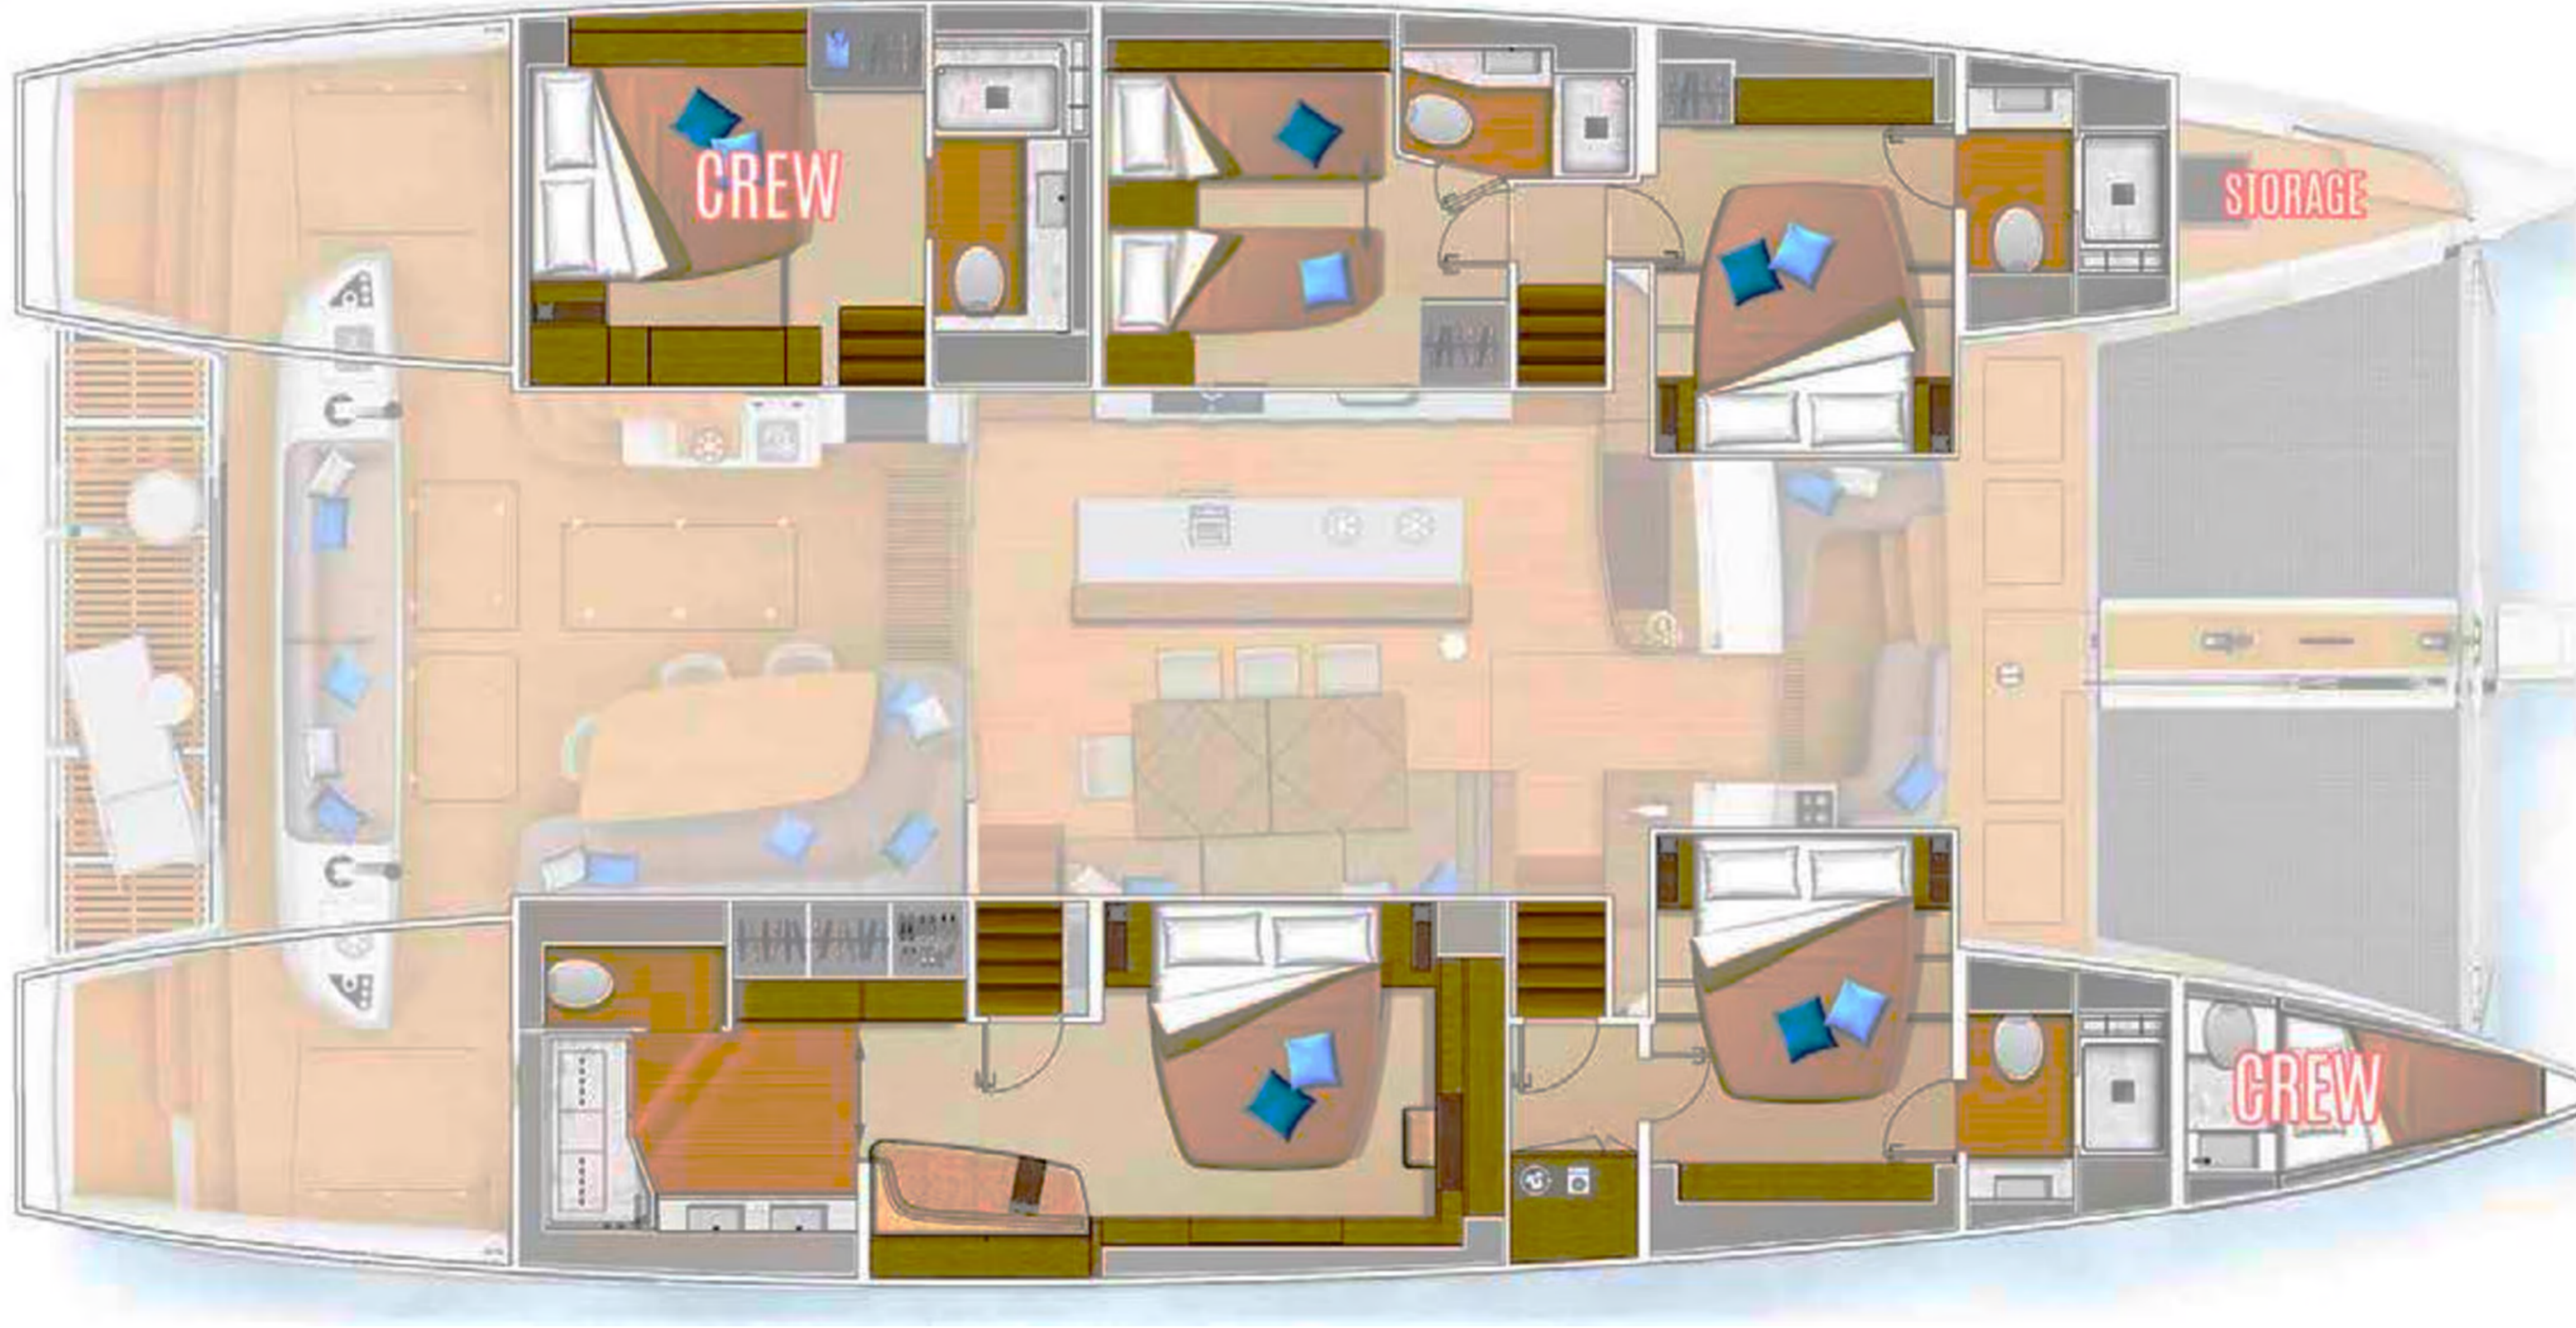

LADY ROSÉ

Disclaimer

These particulars have been prepared by The Company from information provided by the sellers and are intended as a general guide to the vessel. The Company cannot, however, be liable for any inaccuracy. It is up to the purchaser to confirm details of concern to him by survey, inspection and/or enquiry of the seller and to ensure that the purchase contract properly reflects his concern and specific details upon which he may rely. The Company will always advise an independent survey.